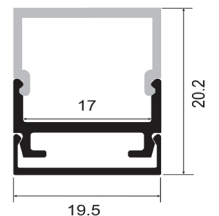

Aluminium Profile

SQUAREOFF

ALUMINIUM PROFILE 19.5mm x 19.5mm x INT 17mm

Squareoff is a surface mounted aluminium profile that comes complete with an easy cut opal diffuser as standard.

Squareoff has a three part construction. The geartray is to be mounted first then tape tray is clipped into place with the diffuser being added last.

Squareoff is suitable for single rows of low to high output tapes, CCT, RGB, RGBW, RGB+W+WW and IP rated tapes.

Standard in 2m and 3m lengths in an anodised finish, with custom colour options available.

*We can custom colour this profile to suit your project. Please contact us for a quote.

2m and 3m lengths of this product are available ex-stock.

ORDER CODE	DESCRIPTION
ICL-SQUAREOFF	SQUAREOFF ALUMINIUM PROFILE SURFACE MOUNT
ICL-END-SQUAREOFF	SQUAREOFF END CAPS