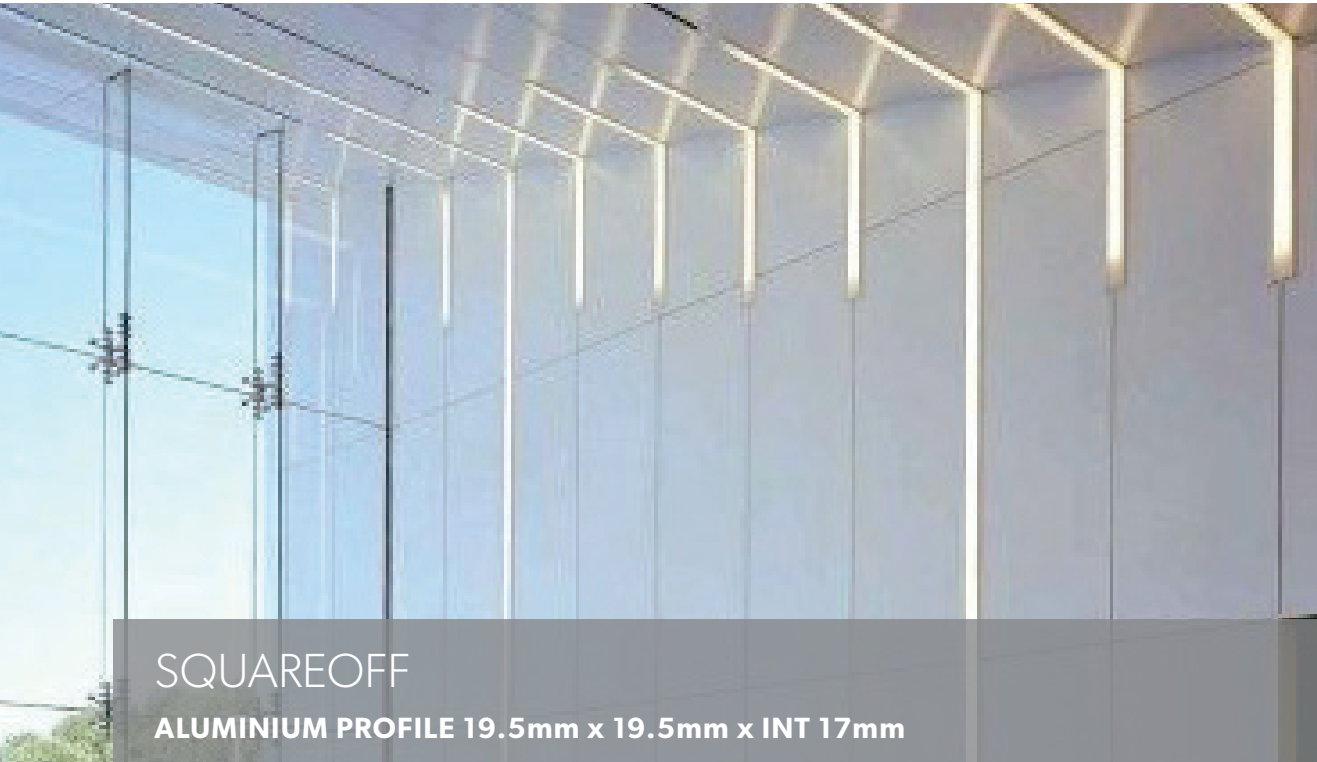

Aluminium Profile

SQUAREOFF

ALUMINIUM PROFILE 19.5mm x 19.5mm x INT 17mm

Squareoff is a surface mounted aluminium profile that comes complete with an easy cut opal diffuser as standard.

Squareoff has a three part construction. The geartray is to be mounted first then tape tray is clipped into place with the diffuser being added last.

Squareoff is suitable for single rows of low to high output tapes, CCT, RGB, RGBW, RGB+W+WW and IP rated tapes.

Standard in 2m and 3m lengths in an anodised finish, with custom colour options available.

*We can custom colour this profile to suit your project. Please contact us for a quote.

2m and 3m lengths of this product are available ex-stock.

ORDER CODE	DESCRIPTION
ICL-SQUAREOFF	SQUAREOFF ALUMINIUM PROFILE SURFACE MOUNT
ICL-END-SQUAREOFF	SQUAREOFF END CAPS