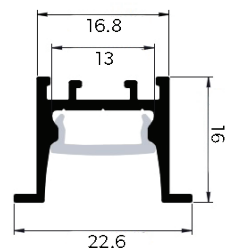

Aluminium Profile

WAIKIWI 1-R

ALUMINIUM PROFILE 22.6mm x 16mm x INT 13mm

Waikiwi 1-R is a recessed or suspended flanged aluminium profile, that comes complete with a deep regressed, easy cut, opal diffuser as standard.

Standard in 2m lengths.

ORDER CODE	DESCRIPTION
ICL-WAIKIWI1-R	WAIKIWI1-R ALUMINIUM PROFILE RECESSED FLANGED
ICL-END-WAIKIWI1-R	WAIKIWI1-R END CAPS
ICL-SPRINGCLIP-WAIKIWI1-R	WAIKIWI1-R SPRING MOUNTING CLIPS