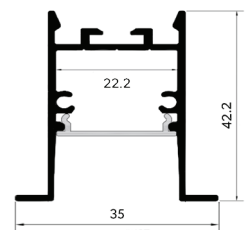

Aluminium Profile

WAIKIWI 3-R

ALUMINIUM PROFILE 35mm x 42.2mm x INT 22.2mm

Waikiwi 3-R is a recessed or suspended flanged, aluminium profile, that comes complete with a deep regressed, easy cut, opal diffuser as standard.

Standard in 2m lengths.

*We can custom colour this profile to suit your project. Please contact us for a quote.

We have limited amount of Waikiwi3-R profile in stock in 2m lengths.

For large quantities ask us for lead-times.