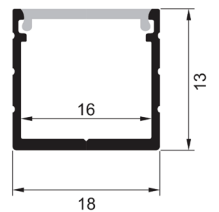

Aluminium Profile

HURUNUI

ALUMINIUM PROFILE 18mm x 13mm x INT 16mm

Hurunui is a surface mounted or flangeless recessed aluminium profile that comes complete with an easy cut opal diffuser as standard.

Hurunui is suitable for single rows of low to high output tapes, CCT, RGB, RGBW, RGB+W+WW and IP rated tapes.

Standard in 2m and 3m lengths in anodised finish, with custom colour options available.

*We can custom colour this profile to suit your project. Please contact us for a quote.

2m and 3m lengths of this product are available ex-stock.