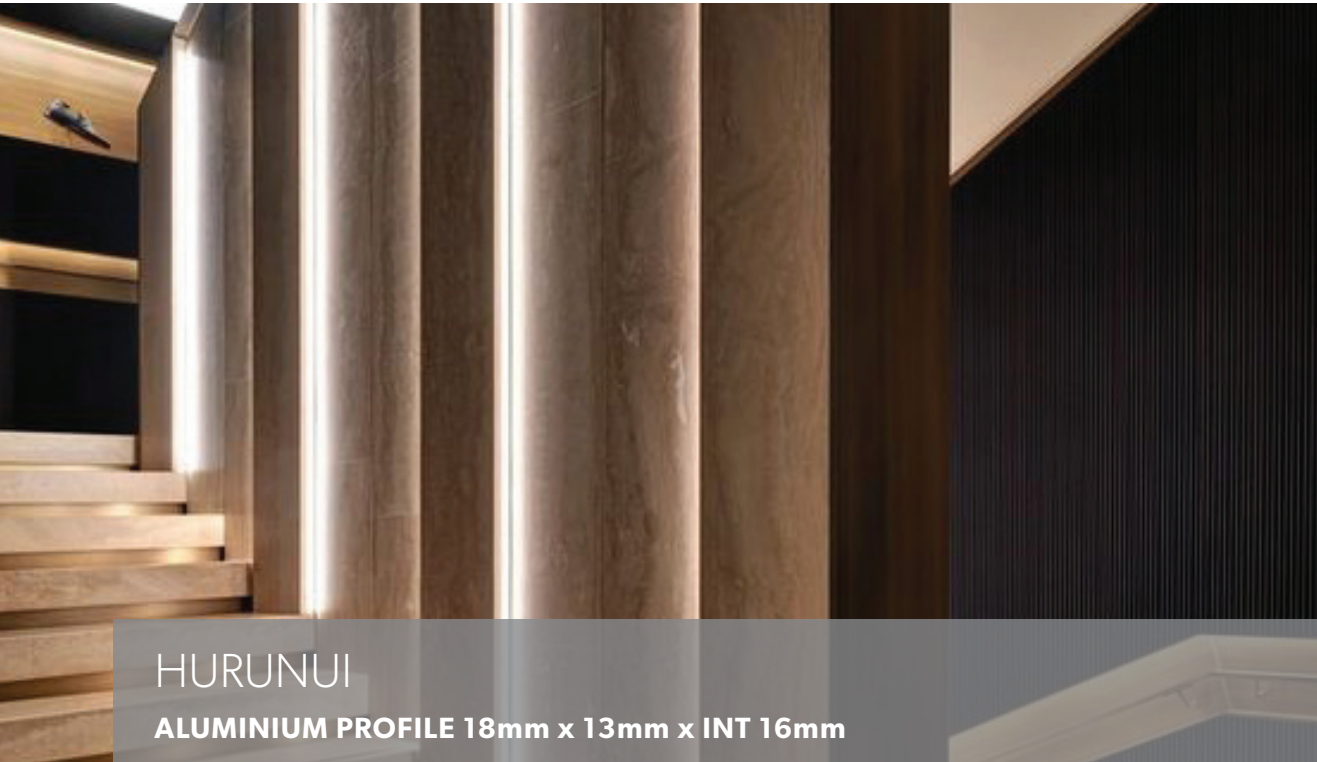

Aluminium Profile

HURUNUI

ALUMINIUM PROFILE 18mm x 13mm x INT 16mm

Hurunui is a surface mounted or flangeless recessed aluminium profile that comes complete with an easy cut opal diffuser as standard.

Hurunui is suitable for single rows of low to high output tapes, CCT, RGB, RGBW, RGB+W+WW and IP rated tapes.

Standard in 2m and 3m lengths in anodised finish, with custom colour options available.

*We can custom colour this profile to suit your project. Please contact us for a quote.

2m and 3m lengths of this product are available ex-stock.