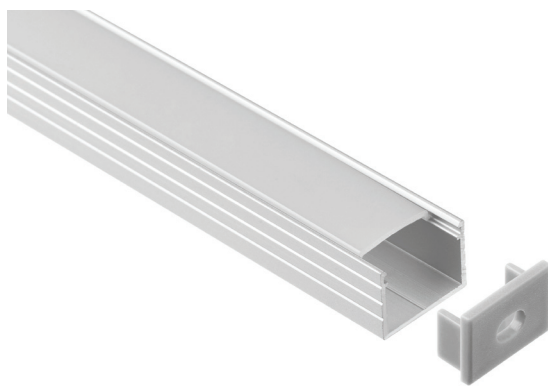

Aluminium Profile

HURUNUI

ALUMINIUM PROFILE 18mm x 13mm x INT 16mm

Hurunui is a surface mounted or flangeless recessed aluminium profile that comes complete with an easy cut opal diffuser as standard.

Hurunui is suitable for single rows of low to high output tapes, CCT, RGB, RGBW, RGB+W+WW and IP rated tapes.

Standard in 2m and 3m lengths in anodised finish, with custom colour options available.

*We can custom colour this profile to suit your project. Please contact us for a quote.

2m and 3m lengths of this product are available ex-stock.