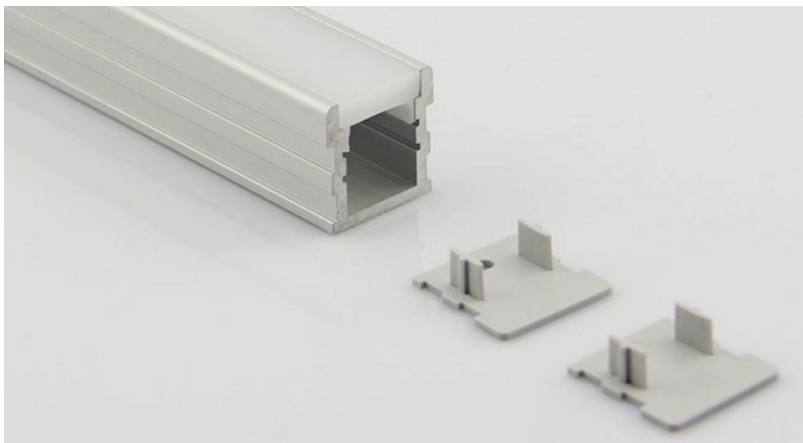

Aluminium Profile

KARAMEA2

ALUMINIUM PROFILE 26mm x 26mm x INT 17mm

Karamea2 is an inground aluminium profile that is designed to be driven over. The diffuser gives eliminates dots while giving a symmetrical distribution.

Karamea2 is suitable for single rows of low to high output tapes, CCT, RGB, RGBW, RGB+W+WW and some IP rated tapes.

Standard in 2m lengths in anodised finish.

*We can custom colour this profile to suit your project. Please contact us for a quote.

This is an indent product. Please contact us for lead times.

ORDER CODE	DESCRIPTION
ICL-KARAMEA2	KARAMEA2 ALUMINIUM PROFILE INGROUND DRIVE OVER 2M
ICL-END-KARAMEA2	KARAMEA2 END CAPS

Industrial Commercial
Lighting is a New Zealand
owned and operated
lighting solutions company
based in the South Island