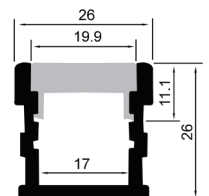

Aluminium Profile

KARAMEA2

ALUMINIUM PROFILE 26mm x 26mm x INT 17mm

Karamea2 is an inground aluminium profile that is designed to be driven over. The diffuser gives eliminates dots while giving a symmetrical distribution.

Karamea2 is suitable for single rows of low to high output tapes, CCT, RGB, RGBW, RGB+W+WW and some IP rated tapes.

Standard in 2m lengths in anodised finish.

*We can custom colour this profile to suit your project. Please contact us for a quote.