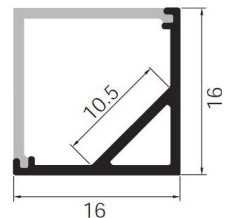

## QUADBALL

**ALUMINIUM PROFILE 16mm x 16mm x INT 10.5mm**

Quadball is a corner mount aluminium profile that comes complete with an easy cut opal diffuser as standard.

Quadball is suitable for single rows of low to high output tapes, CCT, RGB, RGBW, RGB+W+WW and IP rated tapes.

Standard in 2m lengths in anodised finish.

\*We can custom colour this profile to suit your project. Please contact us for a quote.

2m lengths of this product are available ex-stock.

ORDER CODE	DESCRIPTION
ICL-QUADBALL	QUADBALL ALUMINIUM PROFILE CORNER MOUNT
ICL-END-QUADBALL	QUADBALL END CAPS
ICL-MOUNT-QUADBALL	QUADBALL MOUNTING CLIPS