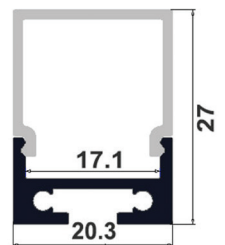

Aluminium Profile

WANGANUI

ALUMINIUM PROFILE 27mm x 20.3mm x INT 17.1mm

Wanganui is a surface mounted aluminium profile that comes complete with an easy cut opal diffuser as standard.

Wanganui is suitable for single rows of low to high output tapes, CCT, RGB, RGBW, RGB+W+WW and IP rated tapes.

Standard in 2m lengths in an anodised finish, with custom colour options available.

*We can custom colour this profile to suit your project. Please contact us for a quote.

2m lengths of this product are available ex-stock.