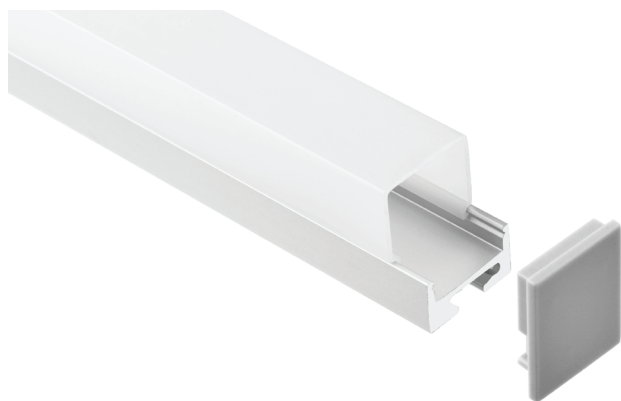

Aluminium Profile

WANGANUI

ALUMINIUM PROFILE 27mm x 20.3mm x INT 17.1mm

Wanganui is a surface mounted aluminium profile that comes complete with an easy cut opal diffuser as standard.

Wanganui is suitable for single rows of low to high output tapes, CCT, RGB, RGBW, RGB+W+WW and IP rated tapes.

Standard in 2m lengths in an anodised finish, with custom colour options available.

*We can custom colour this profile to suit your project. Please contact us for a quote.

2m lengths of this product are available ex-stock.