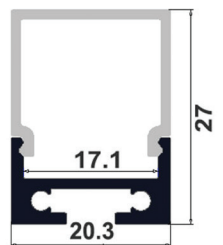

# Aluminium Profile

WANGANUI

ALUMINIUM PROFILE 27mm x 20.3mm x INT 17.1mm

Wanganui is a surface mounted aluminium profile that comes complete with an easy cut opal diffuser as standard.

Wanganui is suitable for single rows of low to high output tapes, CCT, RGB, RGBW, RGB+W+WW and IP rated tapes.

Standard in 2m lengths in an anodised finish, with custom colour options available.

\*We can custom colour this profile to suit your project. Please contact us for a quote.

2m lengths of this product are available ex-stock.