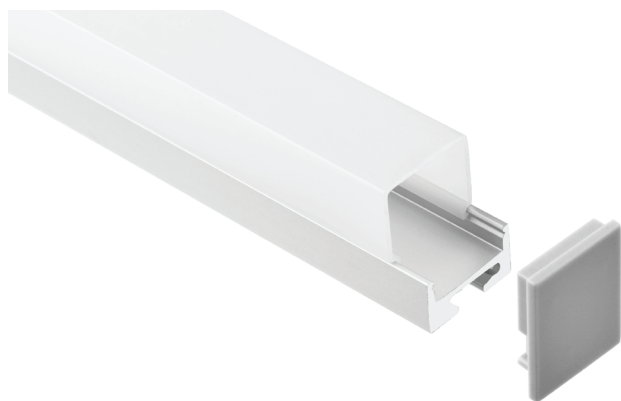

# Aluminium Profile

WANGANUI

ALUMINIUM PROFILE 27mm x 20.3mm x INT 17.1mm

Wanganui is a surface mounted aluminium profile that comes complete with an easy cut opal diffuser as standard.

Wanganui is suitable for single rows of low to high output tapes, CCT, RGB, RGBW, RGB+W+WW and IP rated tapes.

Standard in 2m lengths in an anodised finish, with custom colour options available.

\*We can custom colour this profile to suit your project. Please contact us for a quote.

2m lengths of this product are available ex-stock.