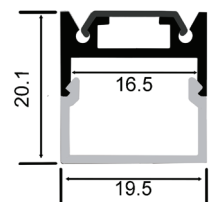

# Aluminium Profile

HAY

ALUMINIUM PROFILE 19.5mm x 20.1mm x INT 16.5mm

Hay is a surface mounted or suspended aluminium profile that comes complete with an easy cut opal diffuser as standard.

The square wrap around diffuser gives an even wide light distribution.

Hay is suitable for single rows of low to high output tapes, CCT, RGB, RGBW, RGB+W+WW and IP rated tapes.

Standard in 2m lengths in an anodised finish, with custom colour options available.

\*We can custom colour this profile to suit your project. Please contact us for a quote.