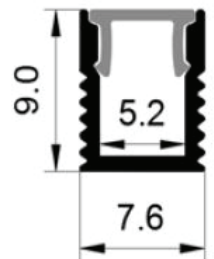

# Aluminium Profile

KOWAI

ALUMINIUM PROFILE 7.6mm x 9mm x INT 5.2mm

Kowai is a small surface mounted or flangeless recessed aluminium profile that comes complete with an easy cut opal diffuser as standard.

Kowai is especially designed for narrow LED tapes and is suitable for ICL-Vela, Vega and Draco.

Standard in 2m lengths in anodised finish, with custom colour options available.

\*We can custom colour this profile to suit your project. Please contact us for a quote.