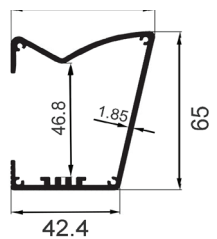

Aluminium Profile

OPO

ALUMINIUM PROFILE 56mm x 65mm

Opo is an uplight surface mounted aluminium profile, recommended to be used with IP rated tape, as it does not have a diffuser.

Opo is suitable for uplighting corner walls and ceilings.

Standard in 2m lengths in anodised finish, with custom colour options available.

ORDER CODE	DESCRIPTION
ICL-OPO	OPO ALUMINIUM PROFILE UPLIGHT SURFACE MOUNT
ICL-END-OPO	OPO END CAPS
ICL-MOUNT-OPO	OPO MOUNTING CLIPS