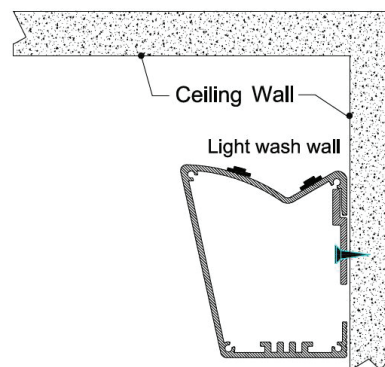

Aluminium Profile

OPO

ALUMINIUM PROFILE 56mm x 65mm

Opo is an uplight surface mounted aluminium profile, recommended to be used with IP rated tape, as it does not have a diffuser.

Opo is suitable for uplighting corner walls and ceilings.

Standard in 2m lengths in anodised finish, with custom colour options available.

ORDER CODE	DESCRIPTION
ICL-OPO	OPO ALUMINIUM PROFILE UPLIGHT SURFACE MOUNT
ICL-END-OPO	OPO END CAPS
ICL-MOUNT-OPO	OPO MOUNTING CLIPS