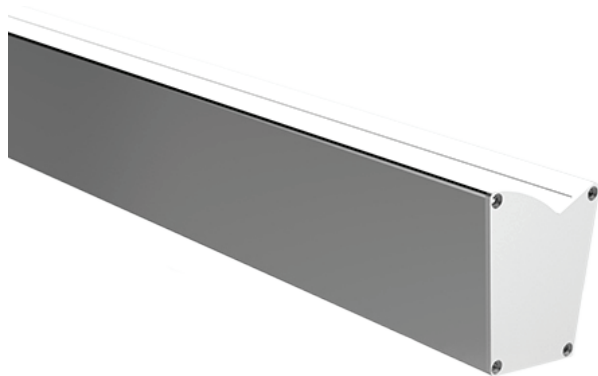

Aluminium Profile

OPO

ALUMINIUM PROFILE 56mm x 65mm

Opo is an uplight surface mounted aluminium profile, recommended to be used with IP rated tape, as it does not have a diffuser.

Opo is suitable for uplighting corner walls and ceilings.

Standard in 2m lengths in anodised finish, with custom colour options available.

ORDER CODE	DESCRIPTION
ICL-OPO	OPO ALUMINIUM PROFILE UPLIGHT SURFACE MOUNT
ICL-END-OPO	OPO END CAPS
ICL-MOUNT-OPO	OPO MOUNTING CLIPS

Aluminum Profile

End Cap

Mounting Clip

Screws

*We can custom colour this profile to suit your project. Please contact us for a quote.

2m lengths of this product are available ex-stock.

Industrial Commercial
Lighting is a New Zealand
owned and operated
lighting solutions company
based in the South Island