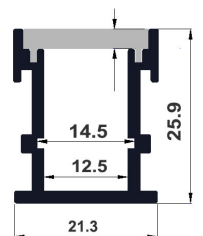

# Aluminium Profile

KARAMEA

ALUMINIUM PROFILE 21.3mm x 25.9mm x INT 12.5mm

Karamea is an inground aluminium profile that is designed to be walked or driven over, with the correct installation. The diffuser eliminates dots while giving a symmetrical distribution.

Karamea is suitable for single rows of low to high output tapes, CCT, RGB, RGBW, RGB+W+WW and some IP rated tapes.

Standard in 2m lengths in anodised finish.

\*We can custom colour this profile to suit your project. Please contact us for a quote.