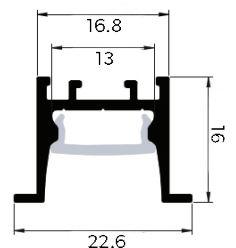

Aluminium Profile

WAIKIWI 1-R

ALUMINIUM PROFILE 22.6mm x 16mm x INT 13mm

Waikiwi 1-R is a recessed aluminium profile that comes complete with a deep regressed easy cut opal diffuser as standard.

The deep regressed diffuser reduces light glare and provides a concealed light source.

Waikiwi 1-R is suitable for single rows of low to high output tapes, CCT, RGB, RGBW, RGB+W+WW and some IP rated tapes.

Standard in 2m lengths.

ORDER CODE	DESCRIPTION
ICL-WAIKIWI1-R	WAIKIWI1-R ALUMINIUM PROFILE RECESSED FLANGED
ICL-END-WAIKIWI1-R	WAIKIWI1-R END CAPS
ICL-SPRINGCLIP-WAIKIWI1-R	WAIKIWI1-R SPRING MOUNTING CLIPS