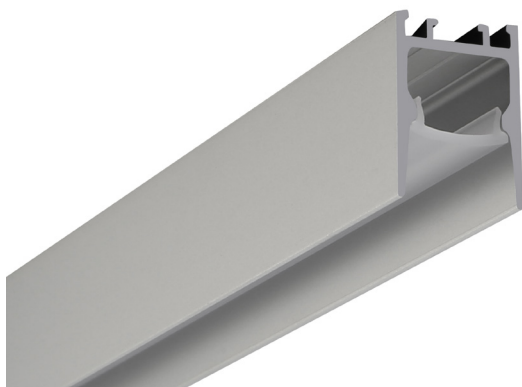

Aluminium Profile

Waikiwi 2-S is a surface mount or suspended aluminium profile that comes complete with a deep regressed easy cut opal diffuser as standard.

The deep regressed diffuser reduces light glare and provides a concealed light source.

Waikiwi 2-S is suitable for single rows of low to high output tapes, CCT, RGB, RGBW, RGB+W+WW and some IP rated tapes.

Standard in 2m lengths.

ORDER CODE	DESCRIPTION
ICL-WAIKIWI2-S	WAIKIWI2-S ALUMINIUM PROFILE SURFACE MOUNT
ICL-END-WAIKIWI2-S	WAIKIWI2-S END CAPS
ICL-MOUNT-WAIKIWI2-S	WAIKIWI2-S MOUNTING CLIPS