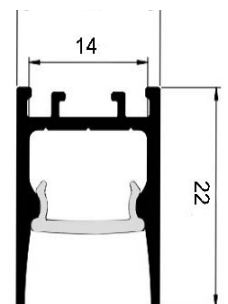

Aluminium Profile

Waikiwi 2-S is a surface mount or suspended aluminium profile that comes complete with a deep regressed easy cut opal diffuser as standard.

The deep regressed diffuser reduces light glare and provides a concealed light source.

Waikiwi 2-S is suitable for single rows of low to high output tapes, CCT, RGB, RGBW, RGB+W+WW and some IP rated tapes.

Standard in 2m lengths.

ORDER CODE	DESCRIPTION
ICL-WAIKIWI2-S	WAIKIWI2-S ALUMINIUM PROFILE SURFACE MOUNT
ICL-END-WAIKIWI2-S	WAIKIWI2-S END CAPS
ICL-MOUNT-WAIKIWI2-S	WAIKIWI2-S MOUNTING CLIPS