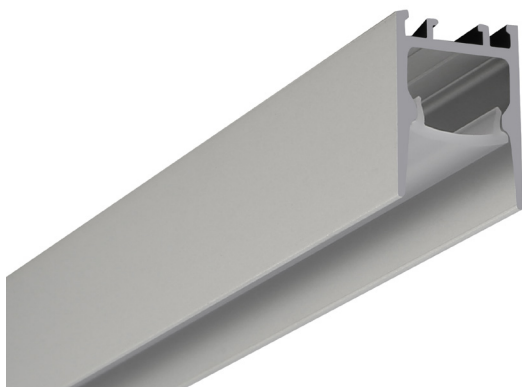

# Aluminium Profile

Waikiwi 2 is a surface mount or suspended aluminium profile that comes complete with a deep regressed easy cut opal diffuser as standard.

The deep regressed diffuser reduces light glare and provides a concealed light source.

Waikiwi 2 is suitable for single rows of low to high output tapes, CCT, RGB, RGBW, RGB+W+WW and some IP rated tapes.

Standard in 2m lengths.

\*We can custom colour this profile to suit your project. Please contact us for a quote.

We have limited amount of Waikiwi1 profile in stock in 2m lengths.

For large quantities ask us for lead-times.

| ORDER CODE         | DESCRIPTION                              |
|--------------------|--|
| ICL-WAIKIWI2       | WAIKIWI2 ALUMINIUM PROFILE SURFACE MOUNT |
| ICL-END-WAIKIWI2   | WAIKIWI2 END CAPS                        |
| ICL-MOUNT-WAIKIWI2 | WAIKIWI2 MOUNTING CLIPS                  |