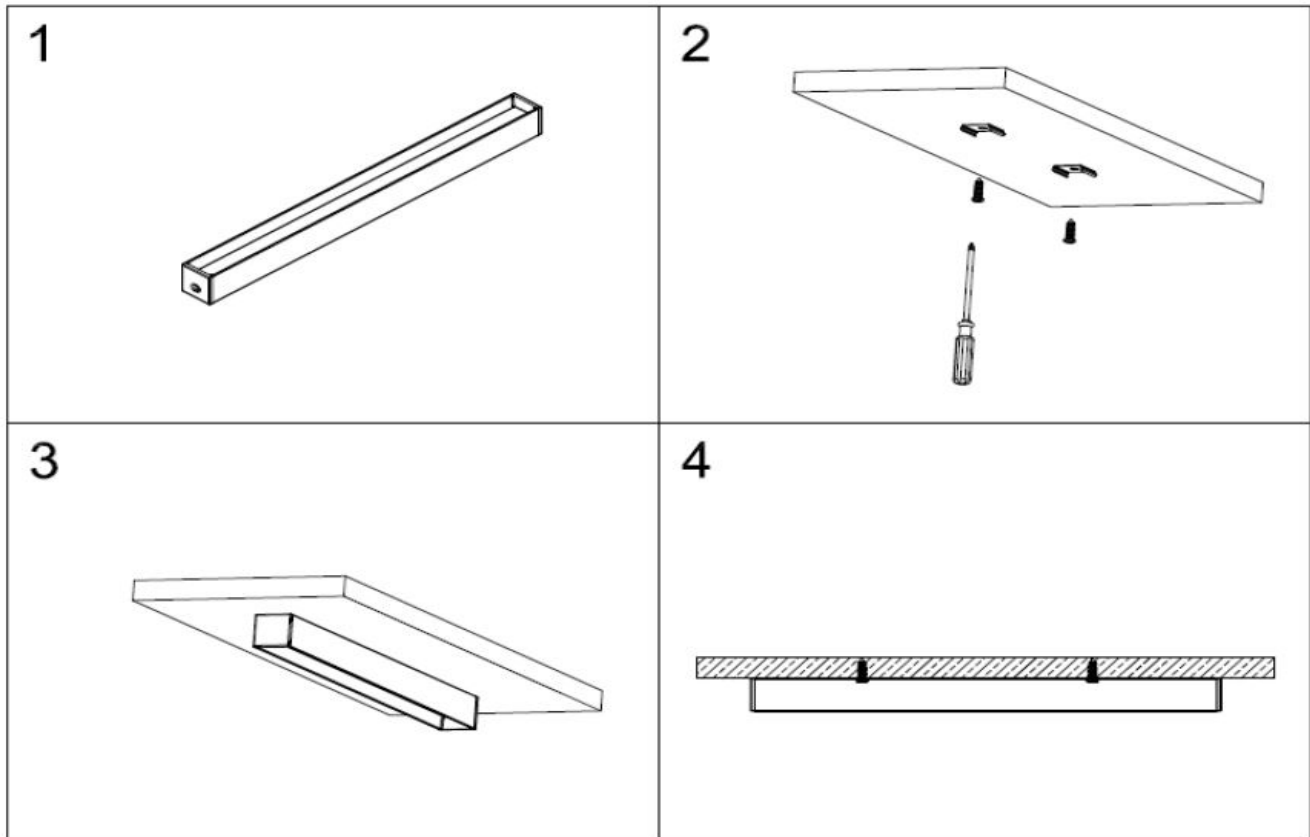

Installation Instructions

Accessories