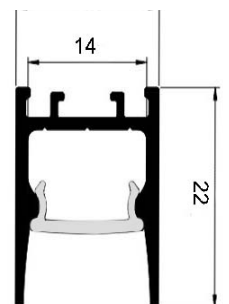

Waikiwi 2 is suitable for single rows of low to high output tapes, CCT, RGB, RGBW, RGB+W+WW and some IP rated tapes.

Standard in 2m lengths.

\*We can custom colour this profile to suit your project. Please contact us for a quote.

We have limited amount of Waikiwi1 profile in stock in 2m lengths.

For large quantities ask us for lead-times.

| ORDER CODE         | DESCRIPTION                              |
|--------------------|--|
| ICL-WAIKIWI2       | WAIKIWI2 ALUMINIUM PROFILE SURFACE MOUNT |
| ICL-END-WAIKIWI2   | WAIKIWI2 END CAPS                        |
| ICL-MOUNT-WAIKIWI2 | WAIKIWI2 MOUNTING CLIPS                  |