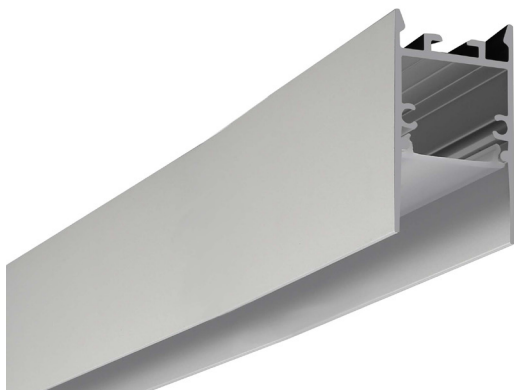

Aluminium Profile

WAIKIWI 3-S

ALUMINIUM PROFILE 25mm x 42.2mm x INT 22.2mm

Waikiwi 3-S is a surface mount or suspended aluminium profile, that comes complete with a deep regressed, easy cut, opal diffuser as standard.

The deep regressed diffuser reduces light glare and provides a concealed light source.

Waikiwi 3-S is suitable for single or double rows of low to high output tapes, CCT, RGB, RGBW, RGB+W+WW and IP rated tapes.

Standard in 2m lengths.

*We can custom colour this profile to suit your project. Please contact us for a quote.

We have limited amount of Waikiwi3 profile in stock in 2m lengths.

For large quantities ask us for lead-times.