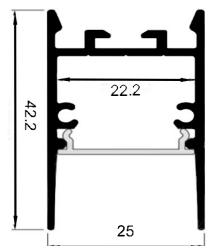

Aluminium Profile

WAIKIWI 3-S

ALUMINIUM PROFILE 25mm x 42.2mm x INT 22.2mm

Waikiwi 3-S is a surface mount or suspended aluminium profile, that comes complete with a deep regressed, easy cut, opal diffuser as standard.

Standard in 2m lengths.

*We can custom colour this profile to suit your project. Please contact us for a quote.

We have limited amount of Waikiwi3 profile in stock in 2m lengths.

For large quantities ask us for lead-times.