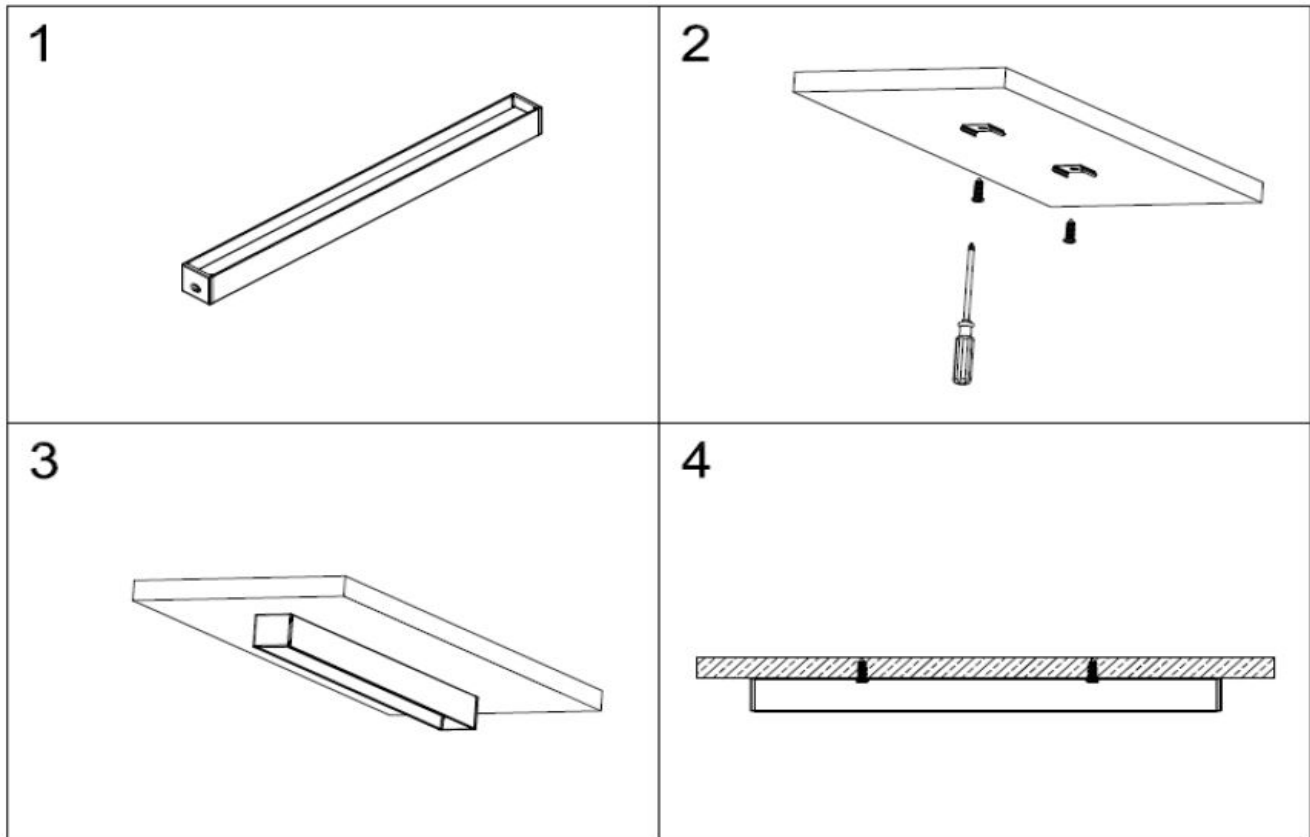

Installation Instructions