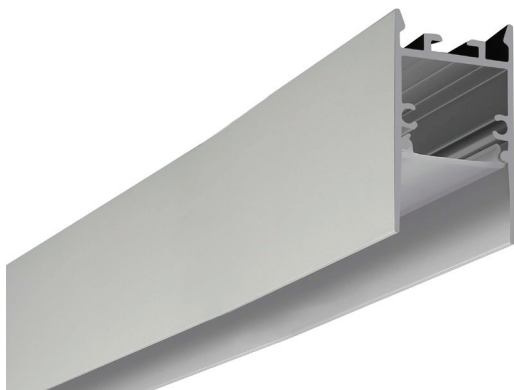

# Aluminium Profile

WAIKIWI 3

ALUMINIUM PROFILE 25mm x 42.2mm x INT 22.2mm

Waikiwi 3 is a suspended or surface mount aluminium profile that comes complete with a deep regressed easy cut opal diffuser as standard.

The deep regressed diffuser reduces light glare and provides a concealed light source.

Waikiwi 3 is suitable for single or double rows of low to high output tapes, CCT, RGB, RGBW, RGB+W+WW and IP rated tapes.

Standard in 2m lengths.

\*We can custom colour this profile to suit your project. Please contact us for a quote.

This is an indent product. Please contact us for lead times.

ORDER CODE	DESCRIPTION
ICL-WAIKIWI3	WAIKIWI3 ALUMINIUM PROFILE SURFACE OR SUSPENDED
ICL-END-WAIKIWI3	WAIKIWI3 END CAPS
ICL-MOUNT-WAIKIWI3	WAIKIWI3 MOUNTING CLIPS