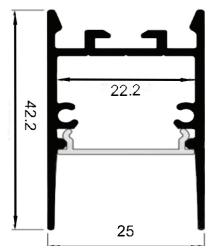

# Aluminium Profile

WAIKIWI 3

ALUMINIUM PROFILE 25mm x 42.2mm x INT 22.2mm

Waikiwi 3 is a suspended or surface mount aluminium profile that comes complete with a deep regressed easy cut opal diffuser as standard.

Standard in 2m lengths.

\*We can custom colour this profile to suit your project. Please contact us for a quote.

This is an indent product. Please contact us for lead times.

ORDER CODE	DESCRIPTION
ICL-WAIKIWI3	WAIKIWI3 ALUMINIUM PROFILE SURFACE OR SUSPENDED
ICL-END-WAIKIWI3	WAIKIWI3 END CAPS
ICL-MOUNT-WAIKIWI3	WAIKIWI3 MOUNTING CLIPS