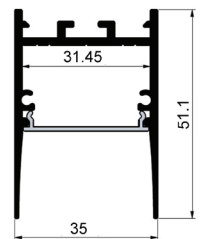

Waikiwi 4-S is suitable for single or double rows of low to high output tapes, CCT, RGB, RGBW, RGB+W+WW and IP rated tapes.

Standard in 2m lengths.

*We can custom colour this profile to suit your project. Please contact us for a quote.

We have limited amount of Waikiwi4 profile in stock in 2m lengths.

For large quantities ask us for lead-times.

ORDER CODE	DESCRIPTION
ICL-WAIKIWI4-S	WAIKIWI4-S ALUMINIUM PROFILE SURFACE MOUNT
ICL-END-WAIKIWI4-S	WAIKIWI4-S END CAPS
ICL-MOUNT-WAIKIWI4-S	WAIKIWI4-S MOUNTING CLIPS