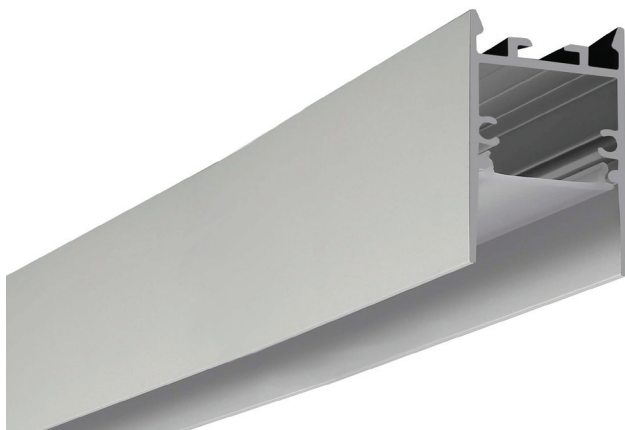

Aluminium Profile

Waikiwi 4-S is a surface mount or suspended aluminium profile, that comes complete with a deep regressed, easy cut, opal diffuser as standard.

The deep regressed diffuser reduces light glare and provides a concealed light source.

Waikiwi 4-S is suitable for single or double rows of low to high output tapes, CCT, RGB, RGBW, RGB+W+WW and IP rated tapes.

Standard in 2m lengths.

*We can custom colour this profile to suit your project. Please contact us for a quote.

We have limited amount of Waikiwi4 profile in stock in 2m lengths.

For large quantities ask us for lead-times.

ORDER CODE	DESCRIPTION
ICL-WAIKIWI4-S	WAIKIWI4-S ALUMINIUM PROFILE SURFACE MOUNT
ICL-END-WAIKIWI4-S	WAIKIWI4-S END CAPS
ICL-MOUNT-WAIKIWI4-S	WAIKIWI4-S MOUNTING CLIPS