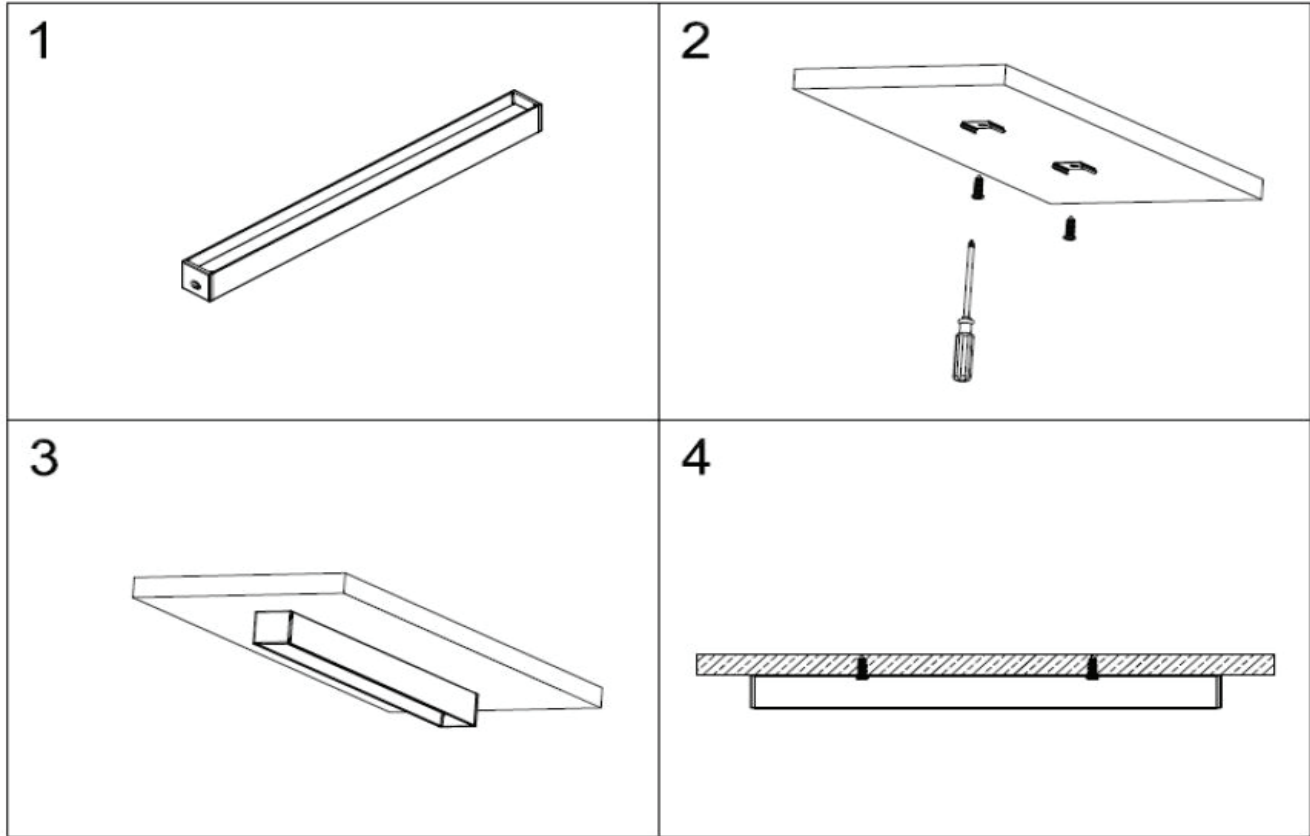

Installation Instructions