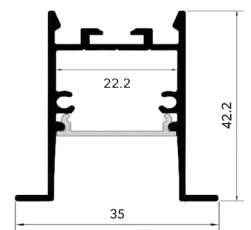

Aluminium Profile

WAIKIWI 3-R
ALUMINIUM PROFILE 35mm x 42.2mm x INT 22.2mm

Waikiwi 3-R is a recessed aluminium profile that comes complete with a deep regressed, easy cut opal diffuser, as standard.

The deep regressed diffuser reduces light glare, and provides a concealed light source.

Waikiwi 3-R is suitable for single rows of low to high output tapes, CCT, RGB, RGBW, RGB+W+WW and some IP rated tapes.

Standard in 2m lengths.

*We can custom colour this profile to suit your project. Please contact us for a quote.

We have limited amount of Waikiwi3-R profile in stock in 2m lengths.

For large quantities ask us for lead-times.

ORDER CODE	DESCRIPTION
ICL-WAIKIWI3-R	WAIKIWI3-R ALUMINIUM PROFILE RECESSED FLANGED
ICL-END-WAIKIWI3-R	WAIKIWI3-R END CAPS
ICL-SPRINGCLIP-WAIKIWI3-R	WAIKIWI3-R SPRING MOUNTING CLIPS