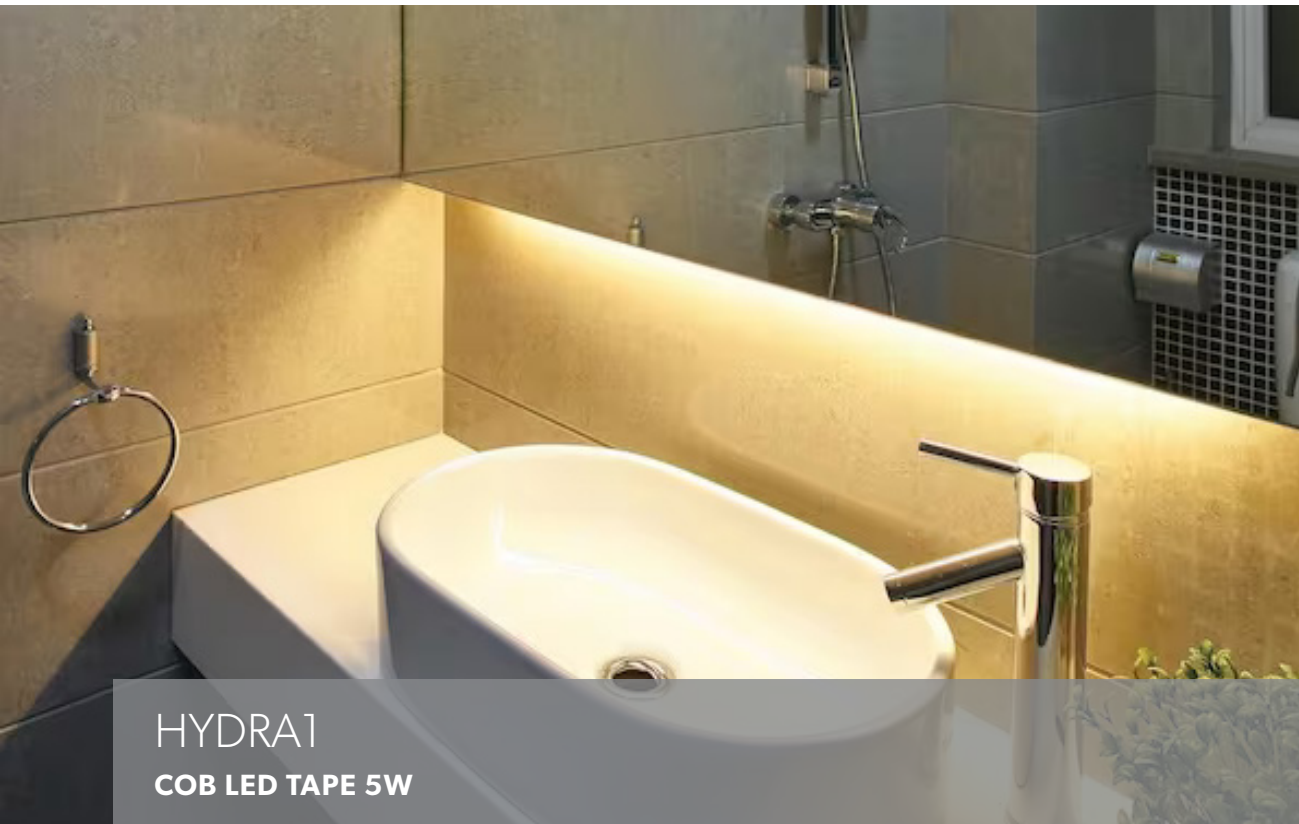

# LED Strip

**HYDRA1  
COB LED TAPE 5W**

Hydra1 is a superior quality commercial grade 24V 8W/m CRI 90+ COB LED strip with an output of 550 lumens per metre for 3000K, 593 lumens per metre for 4000K and 575 lumens per metre for 6500K in IP20. Dimmable with the correct control gear options.

Hydra1 is high density, dot free suitable for shallow profiles for uses such as shelving, stairs, kickboards etc.

Refer below for more technical information and order codes, TM 30-15 information is available on request.