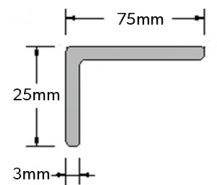

Aluminium Profile

AHURIRI

ALUMINIUM PROFILE 75mm x 25mm x 3mm

Ahuriri is an angled profile meticulously crafted for illuminating signs with IP rated tape. This design features a sleek, diffuser-free construction, making it ideal for installation as a capping above the sign. The profile comes with brackets welded in place to direct light back onto the sign, ensuring a captivating display.

Ahuriri is offered in various sizes, with 75mm x 25mm and 30mm x 25mm being the most popular choices. It comes in a standard anodized finish, but for those seeking a unique touch, custom color options are also available.