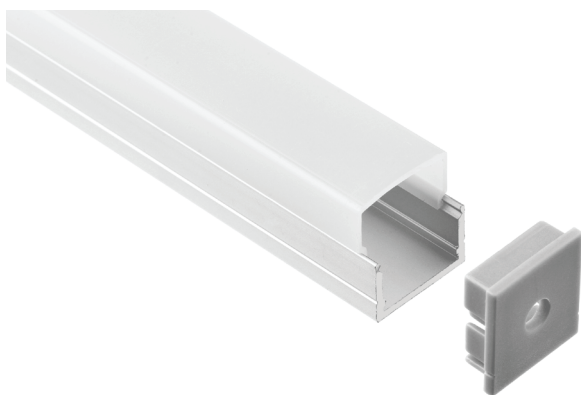

Aluminium Profile

Ashley is a surface mounted aluminium profile that comes complete with an easy cut opal diffuser as standard.

The square wrap around diffuser gives an even wide light distribution.

Ashley is suitable for single rows of low to high output tapes, CCT, RGB, RGBW, RGB+W+WW and IP rated tapes.

Standard in 2m lengths in an anodised finish, with custom colour options available.

*We can custom colour this profile to suit your project. Please contact us for a quote.

2m lengths of this product are available ex-stock.

ORDER CODE	DESCRIPTION
ICL-ASHLEY	ASHLEY ALUMINIUM PROFILE SURFACE MOUNT
ICL-END-ASHLEY	ASHLEY END CAPS
ICL-MOUNT-ASHLEY	ASHLEY MOUNTING CLIPS

Industrial Commercial
Lighting is a New Zealand
owned and operated
lighting solutions company
based in the South Island