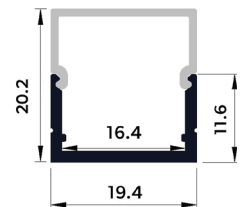

Standard in 2m lengths in an anodised finish, with custom colour options available.

*We can custom colour this profile to suit your project. Please contact us for a quote.

2m lengths of this product are available ex-stock.