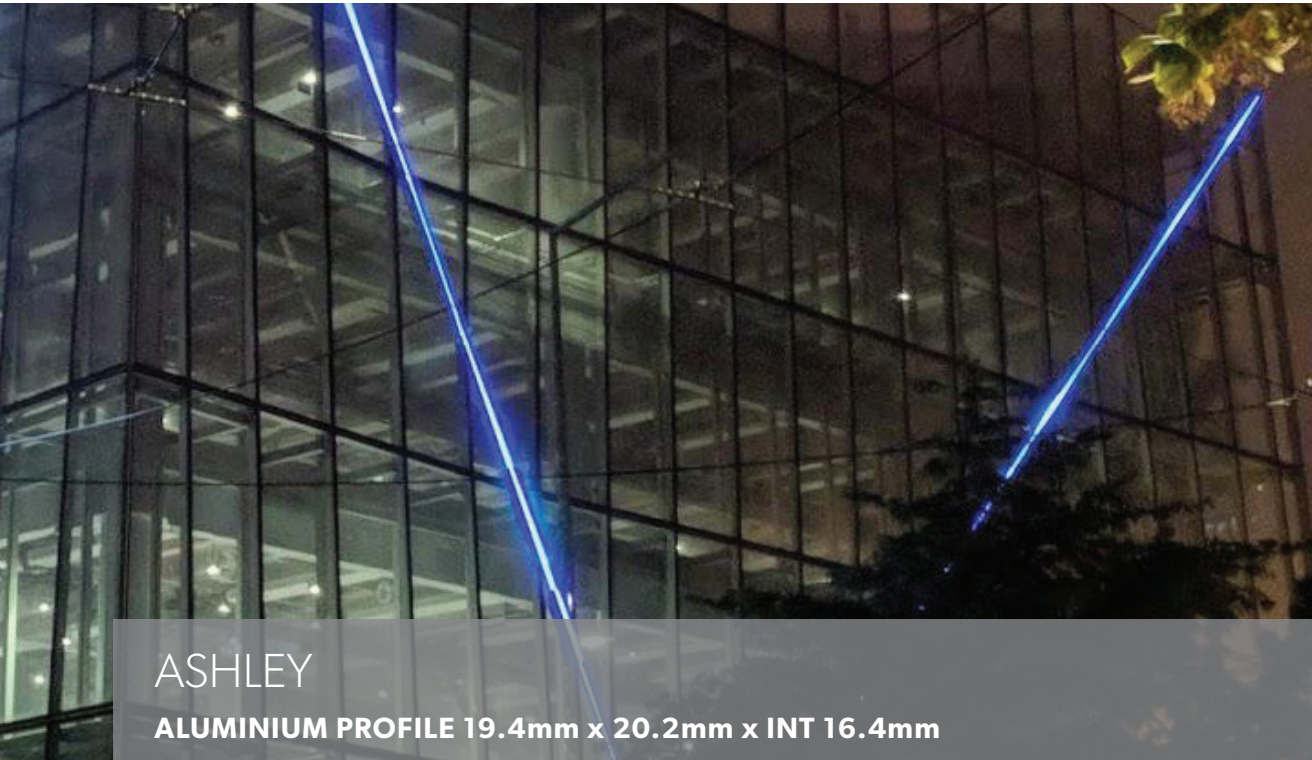

Aluminium Profile

Ashley is a surface mounted aluminium profile that comes complete with an easy cut opal diffuser as standard.

The square wrap around diffuser gives an even wide light distribution.

Ashley is suitable for single rows of low to high output tapes, CCT, RGB, RGBW, RGB+W+WW and IP rated tapes.

Standard in 2m lengths in an anodised finish, with custom colour options available.

*We can custom colour this profile to suit your project. Please contact us for a quote.

2m lengths of this product are available ex-stock.