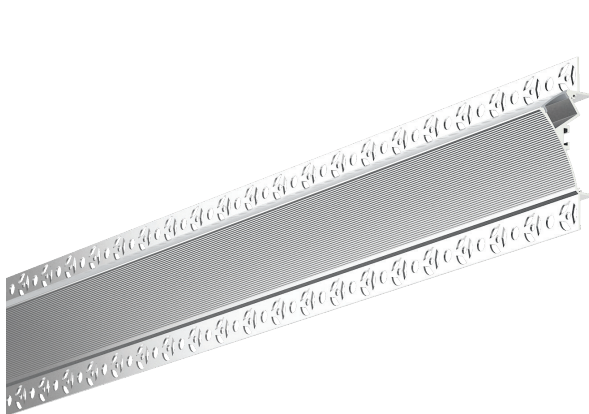

Aluminium Profile

SAXON

ALUMINIUM PROFILE 35mm x 95.7mm x INT 18mm

Saxon is a cove plaster-in aluminium profile that comes complete with an easy cut opal diffuser as standard.

Saxon is suitable for single rows of low to high output tapes, CCT, RGB, RGBW, RGB+W+WW and IP rated tapes.

Standard in 2m lengths.

ORDER CODE	DESCRIPTION
ICL-SAXON	SAXON ALUMINIUM PROFILE COVE
ICL-END-SAXON	SAXON END CAPS
ICL-JOINER-STR-SAXON	SAXON STRAIGHT JOINER
ICL-JOINER-90°-SAXON	SAXON 90° JOINER
ICL-JOINER-L-SAXON	SAXON L SHAPED JOINER

*We can custom colour this profile to suit your project. Please contact us for a quote.

This is an indent product, standard in 2m lengths. Please contact us for lead times.

Industrial Commercial
Lighting is a New Zealand
owned and operated
lighting solutions company
based in the South Island