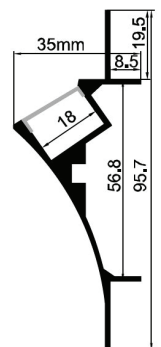

Aluminium Profile

SAXON

ALUMINIUM PROFILE 35mm x 95.7mm x INT 18mm

Saxon is a cove plaster-in aluminium profile that comes complete with an easy cut opal diffuser as standard.

Saxon is suitable for single rows of low to high output tapes, CCT, RGB, RGBW, RGB+W+WW and IP rated tapes.

Standard in 2m lengths.

ORDER CODE	DESCRIPTION
ICL-SAXON	SAXON ALUMINIUM PROFILE COVE
ICL-END-SAXON	SAXON END CAPS
ICL-JOINER-STR-SAXON	SAXON STRAIGHT JOINER
ICL-JOINER-90°-SAXON	SAXON 90° JOINER
ICL-JOINER-L-SAXON	SAXON L SHAPED JOINER