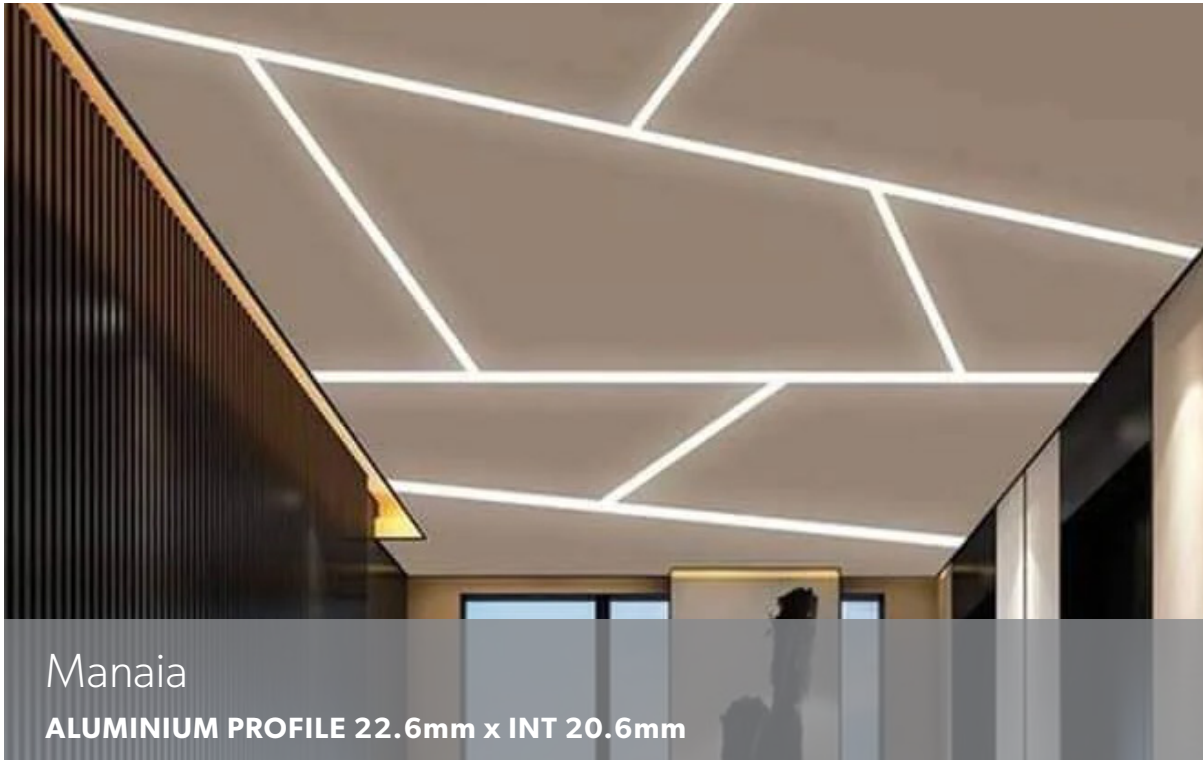

# Aluminium Profile

Manaia

ALUMINIUM PROFILE 22.6mm x INT 20.6mm

Elevate your lighting game with Manaia, the premium plaster-in profile. Available in convenient 2M lengths, Manaia can be custom-cut to your desired size, ensuring a perfect fit for any project. It comes complete with a standard opal diffuser, providing a soft, inviting glow that's both elegant and functional. Whether you're looking to brighten your workspace or add a touch of ambiance to your home, Manaia offers a polished, professional solution. Don't settle for ordinary lighting – choose Manaia and let your space shine with a new level of sophistication and precision.