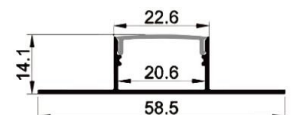

# Aluminium Profile

Manaia

ALUMINIUM PROFILE 22.6mm x INT 20.6mm

Elevate your lighting game with Manaia, the premium plaster-in profile. Available in convenient 2M lengths, Manaia can be custom-cut to your desired size, ensuring a perfect fit for any project. It comes complete with a standard opal diffuser, providing a soft, inviting glow that's both elegant and functional. Whether you're looking to brighten your workspace or add a touch of ambiance to your home, Manaia offers a polished, professional solution. Don't settle for ordinary lighting – choose Manaia and let your space shine with a new level of sophistication and precision.

We can custom colour this profile to suit your project. Please contact us for a quote.

3M lengths are an indent product. Please contact us for lead times.

ORDER CODE	DESCRIPTION
ICL-MOANA	MOANA ALUMINIUM PLASTER-IN PROFILE
ICL-MOANA-3M	MOANA ALUMINIUM PLASTER-IN PROFILE 3 METRES
ICL-END-MOANA	MOANA ENDCAPS