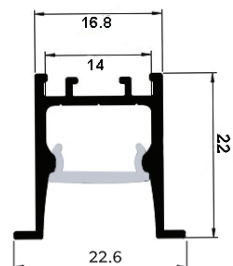

Waikiwi 2-R is suitable for single rows of low to high output tapes, CCT, RGB, RGBW, RGB+W+WW and some IP rated tapes.

Standard in 2m lengths.

ORDER CODE	DESCRIPTION
ICL-WAIKIWI2-R	WAIKIWI2-R ALUMINIUM PROFILE RECESSED FLANGED
ICL-END-WAIKIWI2-R	WAIKIWI2-R END CAPS
ICL-SPRINGCLIP-WAIKIWI2-R	WAIKIWI2-R SPRING MOUNTING CLIPS