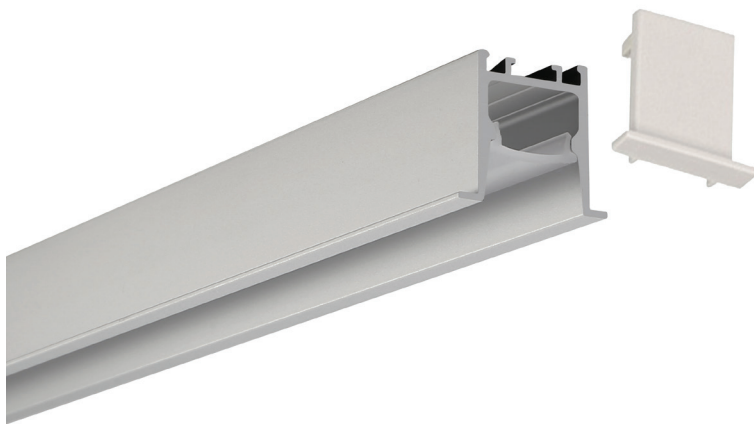

# Aluminium Profile

Waikiwi 2-R is a recessed aluminium profile that comes complete with a deep regressed easy cut opal diffuser as standard.

The deep regressed diffuser reduces light glare and provides a concealed light source.

Waikiwi 2-R is suitable for single rows of low to high output tapes, CCT, RGB, RGBW, RGB+W+WW and some IP rated tapes.

Standard in 2m lengths.

ORDER CODE	DESCRIPTION
ICL-WAIKIWI2-R	WAIKIWI2-R ALUMINIUM PROFILE RECESSED FLANGED
ICL-END-WAIKIWI2-R	WAIKIWI2-R END CAPS
ICL-SPRINGCLIP-WAIKIWI2-R	WAIKIWI2-R SPRING MOUNTING CLIPS