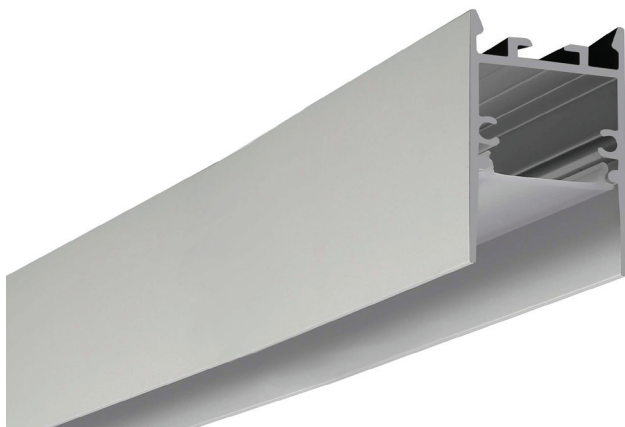

Aluminium Profile

WAIKIWI 4-S

ALUMINIUM PROFILE 35mm x 51.1mm x INT 31.4mm

Waikiwi 4-S is a surface mount or suspended aluminium profile that comes complete with a deep regressed easy cut opal diffuser as standard.

The deep regressed diffuser reduces light glare and provides a concealed light source.

Waikiwi 4-S is suitable for single or double rows of low to high output tapes, CCT, RGB, RGBW, RGB+W+WW and IP rated tapes.

Standard in 2m lengths.

ORDER CODE	DESCRIPTION
ICL-WAIKIWI4-S	WAIKIWI4-S ALUMINIUM PROFILE SURFACE MOUNT
ICL-END-WAIKIWI4-S	WAIKIWI4-S END CAPS
ICL-MOUNT-WAIKIWI4-S	WAIKIWI4-S MOUNTING CLIPS

*We can custom colour this profile to suit your project. Please contact us for a quote.