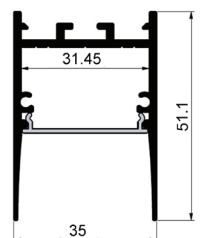

Aluminium Profile

WAIKIWI 4-S

ALUMINIUM PROFILE 35mm x 51.1mm x INT 31.4mm

Waikiwi 4-S is a surface mount or suspended aluminium profile that comes complete with a deep regressed easy cut opal diffuser as standard.

Standard in 2m lengths.

ORDER CODE	DESCRIPTION
ICL-WAIKIWI4-S	WAIKIWI4-S ALUMINIUM PROFILE SURFACE MOUNT
ICL-END-WAIKIWI4-S	WAIKIWI4-S END CAPS
ICL-MOUNT-WAIKIWI4-S	WAIKIWI4-S MOUNTING CLIPS

*We can custom colour this profile to suit your project. Please contact us for a quote.