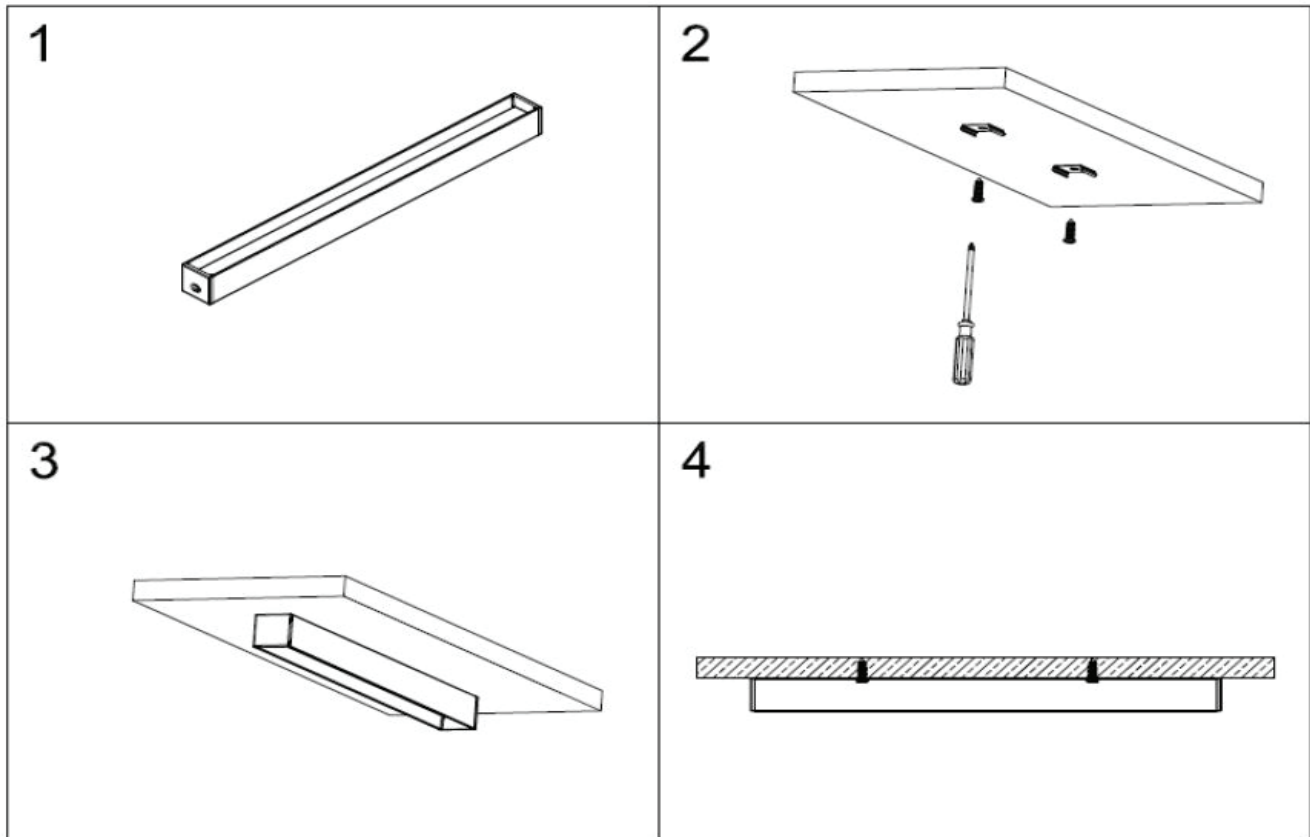

Installation Instructions