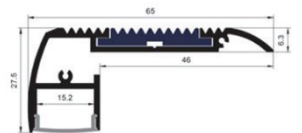

Aluminium Profile

STAIR 5

ALUMINIUM PROFILE 65mm x 27.5mm x INT 12.5mm

Stair 5 is an aluminium stair nosing with anti-slip rubber insert, that comes complete with an opal diffuser as standard.

It is suitable for residential and commercial installations where illumination of steps is important for safety and/or architectural decorative purposes. Stair 5 provides a wash of light down the riser and across the step.

Stair 5 is suitable for single rows of low to high output tapes, CCT, RGB, RGBW, RGB+W+WW, TW and IP rated tapes. Standard in 2m lengths in a black anodised finish.

This is an indent product. Please contact us for lead times.