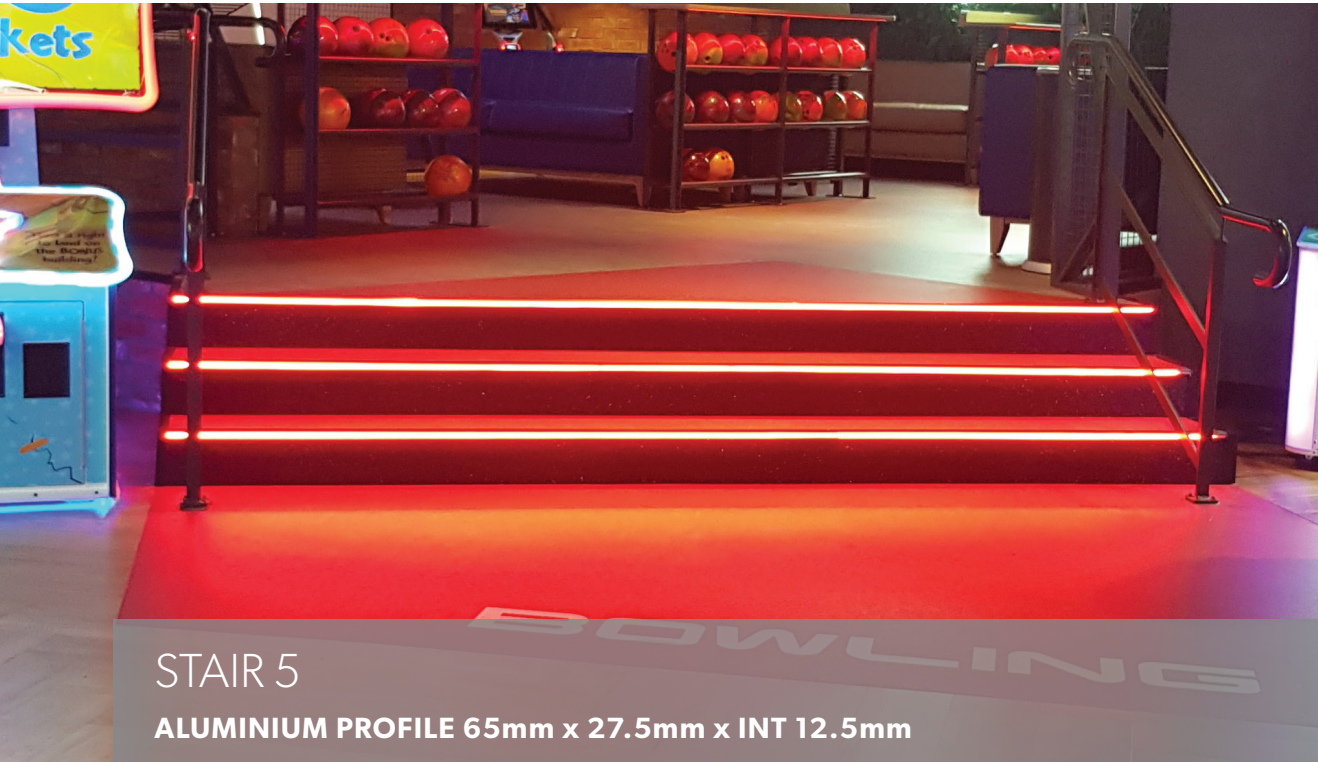

Aluminium Profile

STAIR 5

ALUMINIUM PROFILE 65mm x 27.5mm x INT 12.5mm

Stair 5 is an aluminium stair nosing with anti-slip rubber insert, that comes complete with an opal diffuser as standard.

It is suitable for residential and commercial installations where illumination of steps is important for safety and/or architectural decorative purposes. Stair 5 provides a wash of light down the riser and across the step.

Stair 5 is suitable for single rows of low to high output tapes, CCT, RGB, RGBW, RGB+W+WW, TW and IP rated tapes. Standard in 2m lengths in a black anodised finish.

This is an indent product. Please contact us for lead times.

ORDER CODE	DESCRIPTION
ICL-STAIR5	STAIR5 BLACK ALUMINIUM PROFILE WTH RUBBER INSERT
ICL-END-STAIR5	STAIR5 BLACK END CAPS

Industrial Commercial
Lighting is a New Zealand
owned and operated
lighting solutions company
based in the South Island